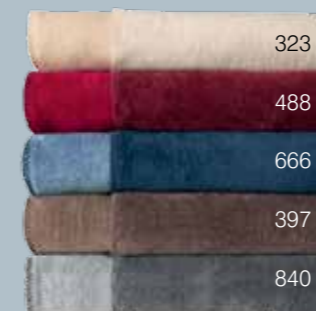

Jacquard-Veloursdecke
Dessin: 0840/Fb. 840
58 % Baumwolle
35 % Dralon
7 % Polyester
Gekettelter Zierstich
Größe: 150 x 200 cm

jacquard blanket
design: 0840/col. 840
58 % cotton
35 % dralon (acrylic)
7 % polyester
whip stitch
size: 150 x 200 cms